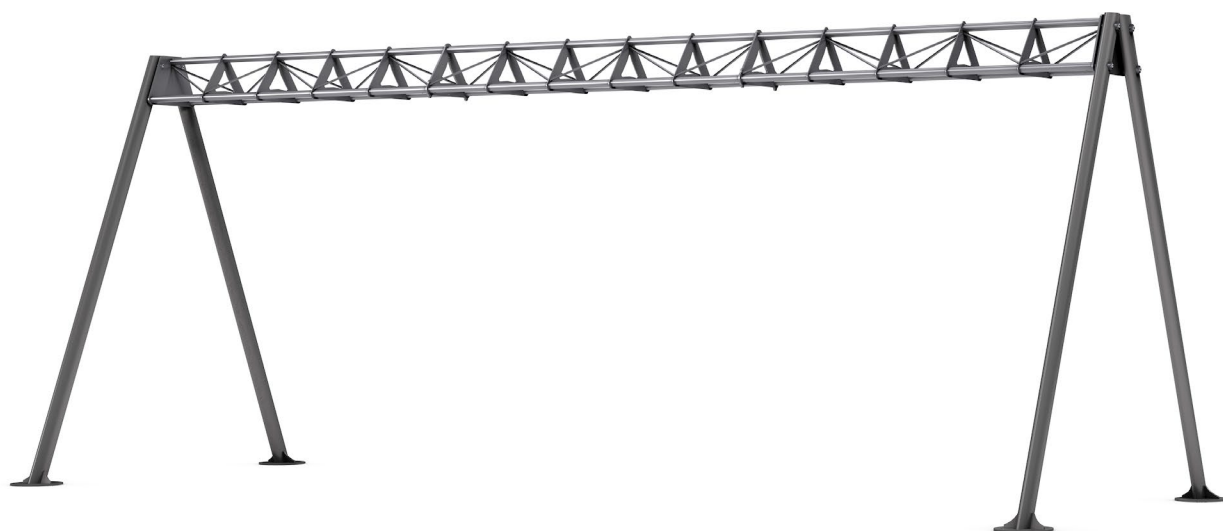

## 4414 BASIC SLING RACK MEDIUM

- 2451 x 2538 x 5820 (H x B x L in mm)
- Total weight: 265kg

scan me or click me