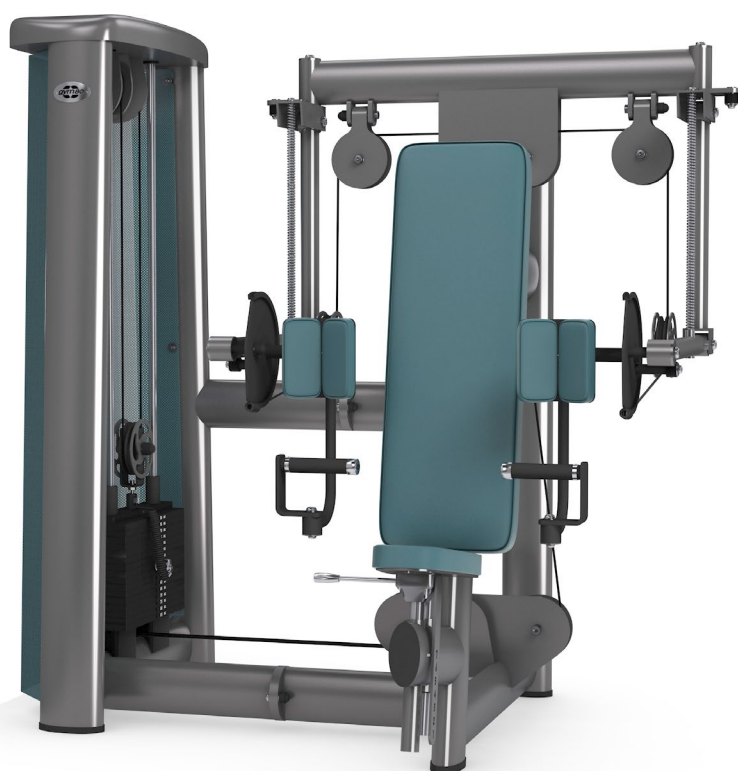

WEIGHT STACK

5004 INNOVATION CURLER MACHINE

FEATURES

- Body area: Upper body
- Training of the biceps and front shoulder muscles
- Two independently supported training arms
- Rotatable training handles
- Height adjustable seat pad

- 1570 x 1730 x 1270 (H x B x L in mm)
- Total weight: 290kg
- Standard weight stack: 85kg (optional 105)

scan me or click me

www.gym80.de

#KINGOFMACHINES