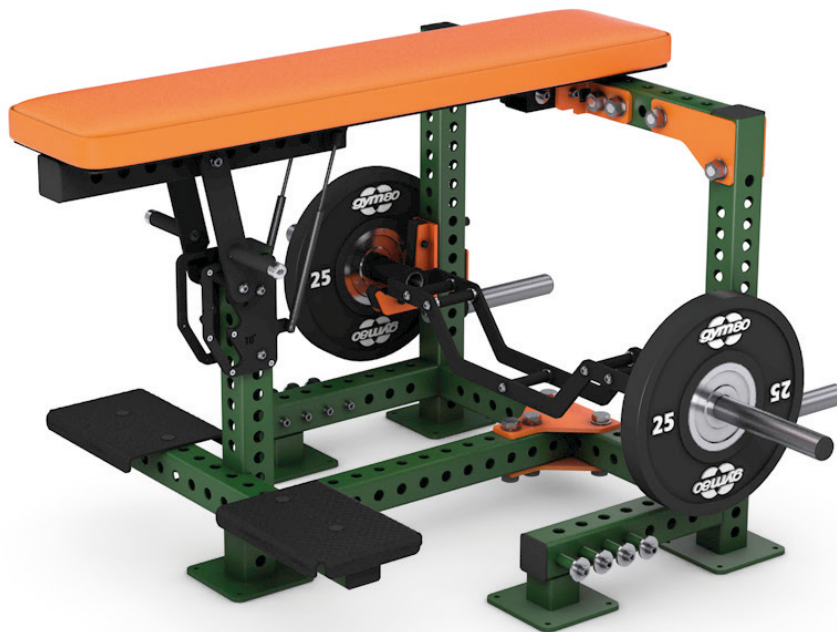

## FUNCTIONAL + PERFORMANCE

## 80A00028 ROWING BENCH

## FEATURES

- Body area: Upper body
- 3-way adjustable support pad
- Elastic band pins
- Specially made barbell with different grip options
- Storage Pins
- Height adjustable barbell rack
- Two steps for entry from both sides
- 1033 x 1672 x 1701 (H x B x L in mm)
- Total weight: 172kg
- Maximum load: 300kg